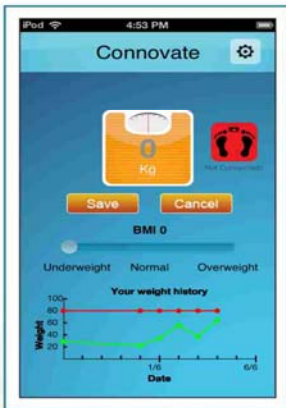

connovate WeighSmart cws 30

With today's busy life style, weight management and tracking is a real challenge.

Monitoring weight and keeping track of progress is a mundane task that makes people more reluctant towards managing weight.

Connovate WeighSmart CWS 30 is the way to get smart in tracking your weight.

Connovate WeighSmart CWS 30 is an advanced digital health scale that comes along with a Free Smart Phone App. CWS 30 has in-built Bluetooth Low Energy (BLE) technology that records the weight every time you step on it. The recorded weight is transmitted instantly to your smart phone. Track the weight along with corresponding BMI (Body Mass Index) on your smart phone.

Weight can be viewed in a table format as well as on a line graph. CWS 30 enables tracking weight of your family members too. You can share this information with your friends, Doctors, Dietician or coach for guidance and motivation.

4.0
Bluetooth

Free
Available on the
App Store

Product Features

- Easy to use – Simple One Touch operation
- Sturdy and ergonomic Design
- Bluetooth enabled digital weighing scale with free mobile App. support.
- Instant display of measured weight on the phone along with Body Mass Index (BMI).
- Create individual Profiles for your family members and track progress separately
- View the weight history any time.
- Share online with friends, doctor, dietician or coach.
- Set goals for Weight Loss or Weight Gain and use App to help you achieve.
- Share the progress with community and get online support.
- Works on iPhone 4S/5 and above, iPad mini & iPod touch (iOS 5 & above)