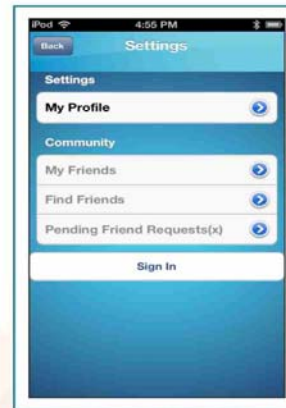

Connovate WeighSmart CWS 30 is the way to get smart in tracking your weight.

Connovate WeighSmart CWS 30 is an advanced digital health scale that comes along with a Free Smart Phone App. CWS 30 has in-built Bluetooth Low Energy (BLE) technology that records the weight every time you step on it. The recorded weight is transmitted instantly to your smart phone. Track the weight along with corresponding BMI (Body Mass Index) on your smart phone.

Weight can be viewed in a table format as well as on a line graph. CWS 30 enables tracking weight of your family members too. You can share this information with your friends, Doctors, Dietician or coach for guidance and motivation.

4.0
Bluetooth

Free
Available on the
App Store

Product Features

- Easy to use – Simple One Touch operation
- Sturdy and ergonomic Design
- Bluetooth enabled digital weighing scale with free mobile App. support.
- Instant display of measured weight on the phone along with Body Mass Index (BMI).
- Create individual Profiles for your family members and track progress separately
- View the weight history any time.
- Share online with friends, doctor, dietician or coach.
- Set goals for Weight Loss or Weight Gain and use App to help you achieve.
- Share the progress with community and get online support.
- Works on iPhone 4S/5 and above, iPad mini & iPod touch (iOS 5 & above)