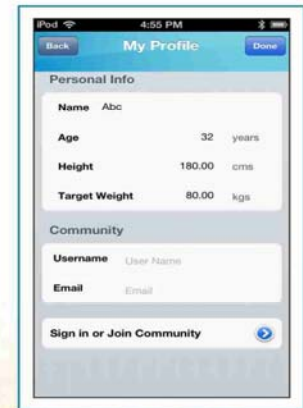

connovate WeighSmart cws 30

With today's busy life style, weight management and tracking is a real challenge.

Monitoring weight and keeping track of progress is a mundane task that makes people more reluctant towards managing weight.

Connovate WeighSmart CWS 30 is the way to get smart in tracking your weight.

Connovate WeighSmart CWS 30 is an advanced digital health scale that comes along with a Free Smart Phone App. CWS 30 has in-built Bluetooth Low Energy (BLE) technology that records the weight every time you step on it. The recorded weight is transmitted instantly to your smart phone. Track the weight along with corresponding BMI (Body Mass Index) on your smart phone.

Weight can be viewed in a table format as well as on a line graph. CWS 30 enables tracking weight of your family members too. You can share this information with your friends, Doctors, Dietician or coach for guidance and motivation.

4.0
Bluetooth

Free
Available on the
App Store

Product Features

- Easy to use – Simple One Touch operation
- Sturdy and ergonomic Design
- Bluetooth enabled digital weighing scale with free mobile App. support.
- Instant display of measured weight on the phone along with Body Mass Index (BMI).
- Create individual Profiles for your family members and track progress separately
- View the weight history any time.
- Share online with friends, doctor, dietician or coach.
- Set goals for Weight Loss or Weight Gain and use App to help you achieve.
- Share the progress with community and get online support.
- Works on iPhone 4S/5 and above, iPad mini & iPod touch (iOS 5 & above)